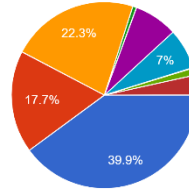

### Total Responses

Department  
1,212 responses

Department  
1,212 responses

Please give a rating of your Program on the following

The syllabus was

1,212 responses