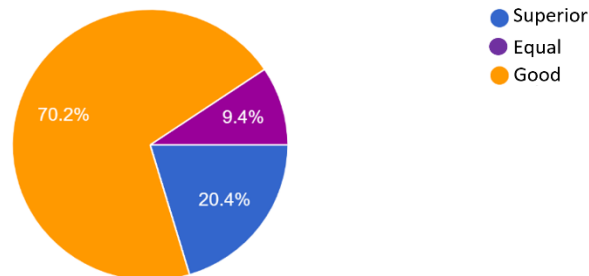

When you meet students who have taken a similar Programme at other institutions do you feel that your Programme Is?

1,212 responses