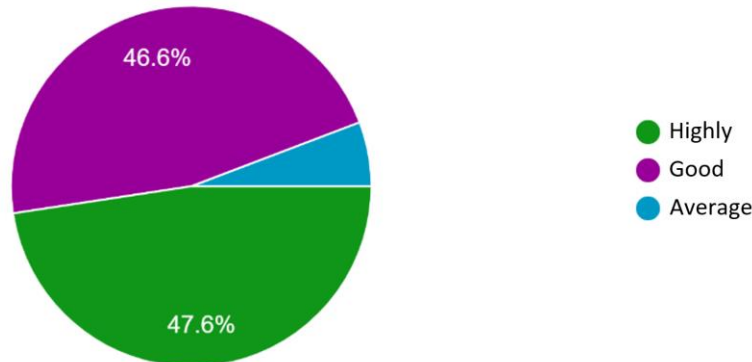

## Overall Feedback for The Academic Year 2019-2020

What was the attitude of teachers to extra curricular activities?

1,212 responses

Has your time at the institution been intellectually enriching?

1,212 responses