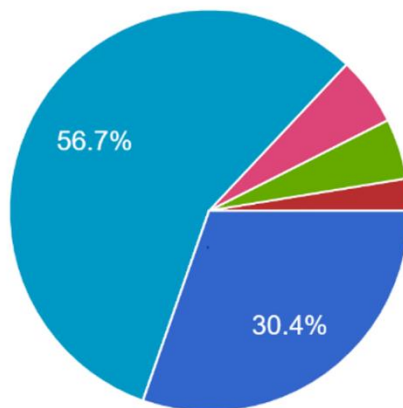

### Total Responses

Department  
1,212 responses

Department  
1,212 responses

Please give a rating of your Program on the following

The syllabus was

1,212 responses

## Overall Feedback for The Academic Year 2019-2020

Availability of prescribed readings in the library and chances of your getting?

1,212 responses

In your opinion, how much of the total weightage of a course should the internal assessment account for?