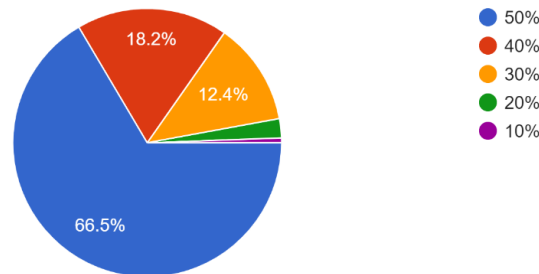

In your opinion, how much of the total weightage of a course should the internal assessment account for?

1,212 responses