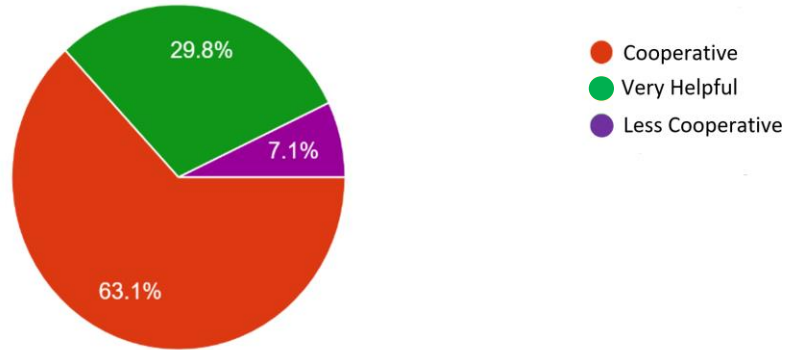

Overall Feedback for The Academic Year 2019-2020

What was the attitude of teachers to extra curricular activities?

1,212 responses

Has your time at the institution been intellectually enriching?

1,212 responses