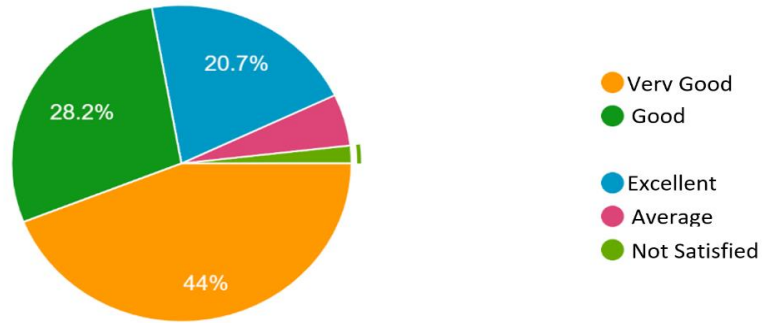

### Total Responses

Department  
1,212 responses

Department  
1,212 responses

Please give a rating of your Program on the following

The syllabus was

1,212 responses

## Overall Feedback for The Academic Year 2019-2020

Availability of prescribed readings in the library and chances of your getting?

1,212 responses

In your opinion, how much of the total weightage of a course should the internal assessment account for?