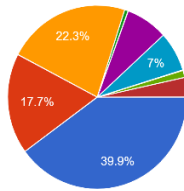

### Total Responses

Department  
1,212 responses

Department  
1,212 responses

Please give a rating of your Program on the following

The syllabus was

1,212 responses