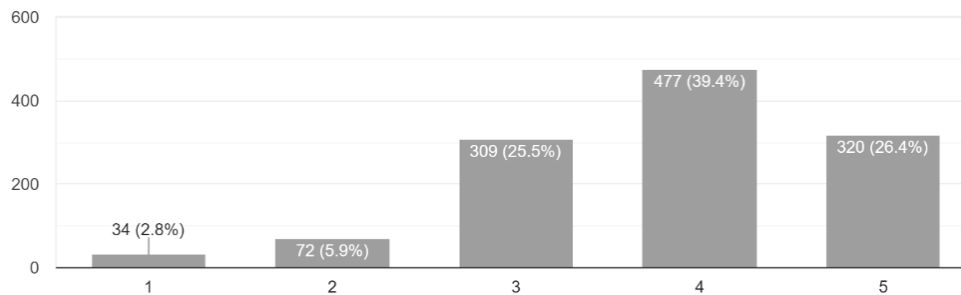

How do you rate the student-teacher relationship in your department?

1,212 responses