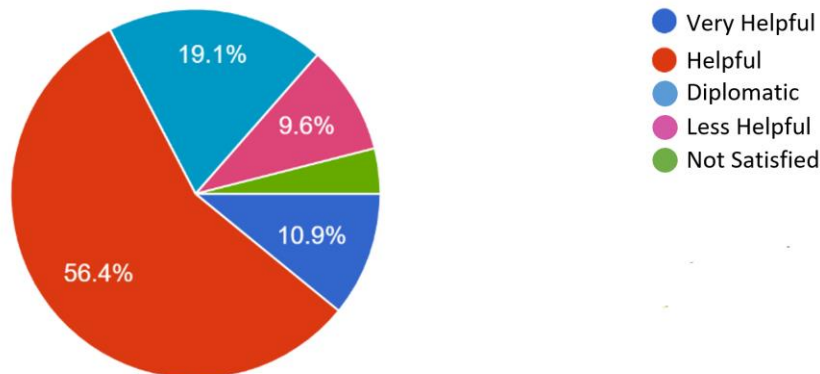

How do you find the institution's administrative offices?

1,212 responses