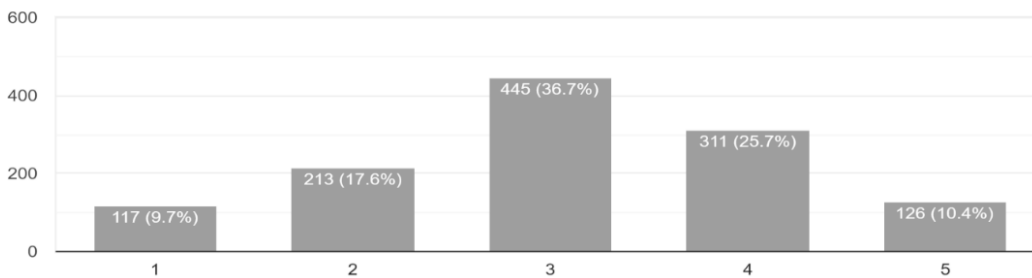

## Overall Feedback for The Academic Year 2019-2020

What is your rating on hostel facilities

1,212 responses

How do you like the health care facilities?

1,212 responses

Did you participate in any of the extra curricular activities of the Department /institution?