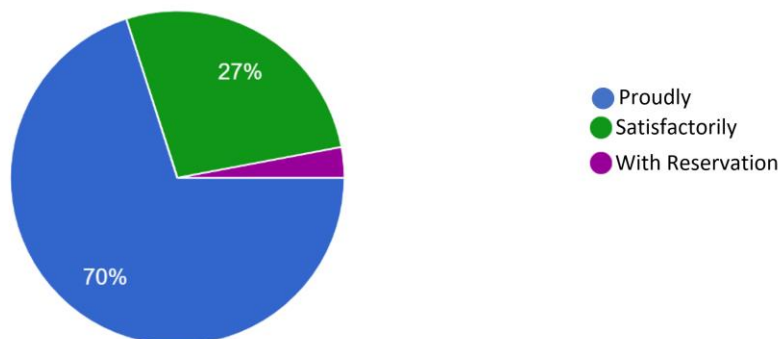

After leaving the institution how will you talk about it?

1,212 responses