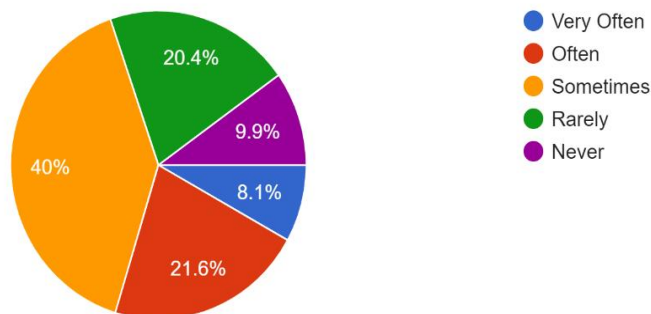

Did you participate in any of the extra curricular activities of the Department /institution?

1,212 responses